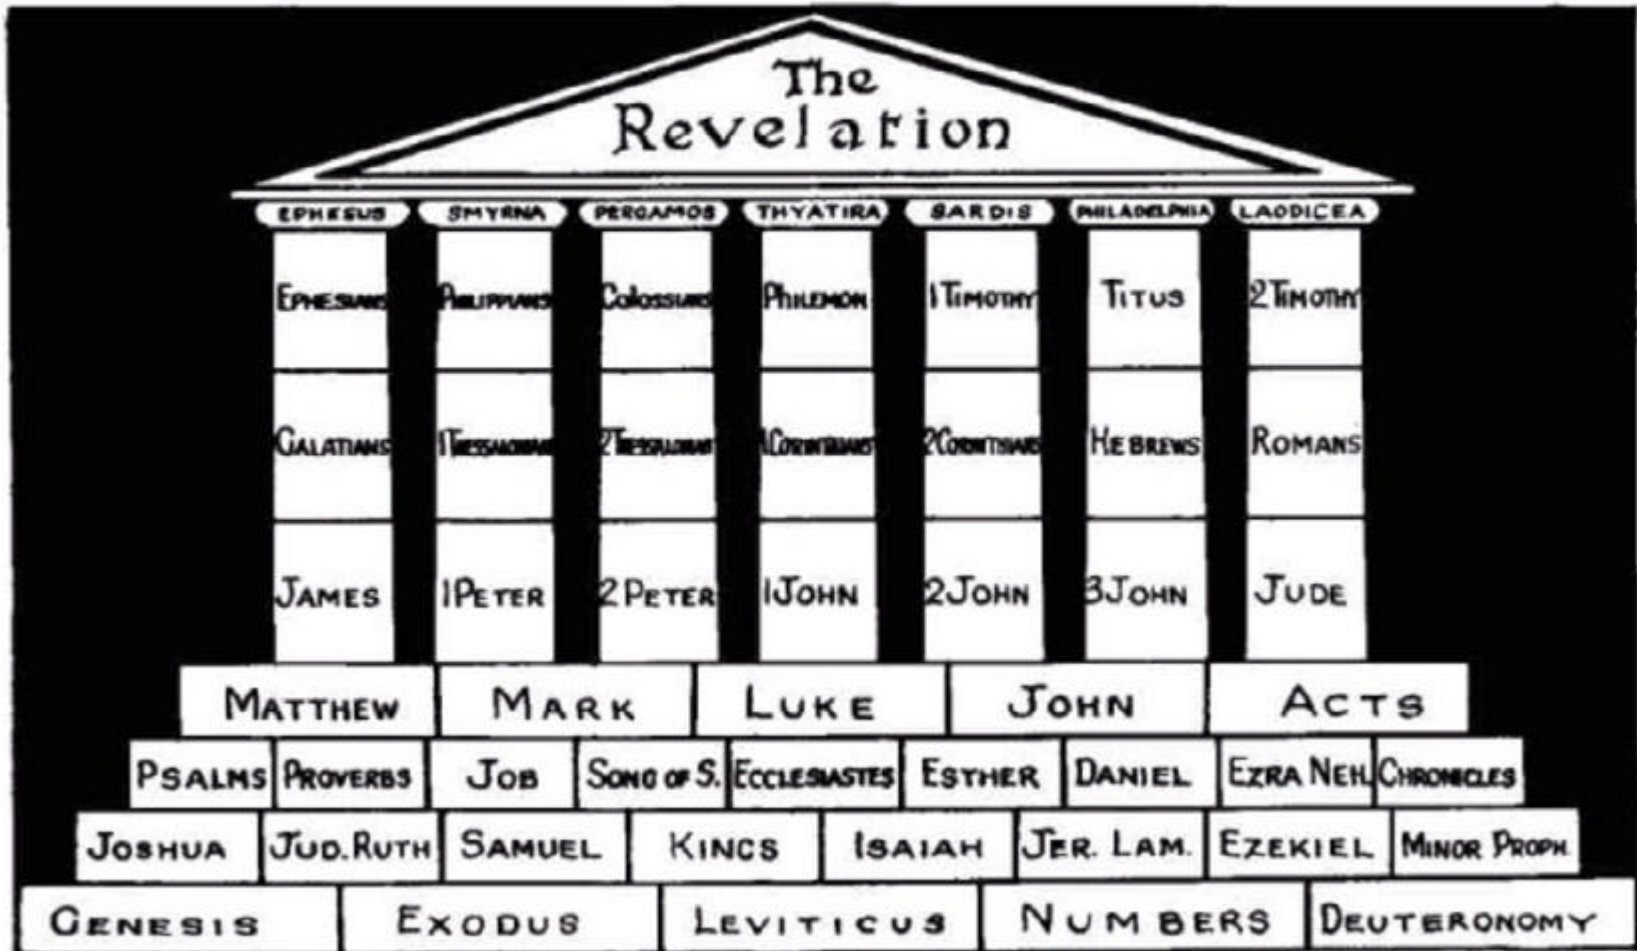

Chart for use with W14, W21, W60 and W303

The complete canon O.T. and N.T. in 49 Books = 7 x 7

Designed by C.H.W. 1997.