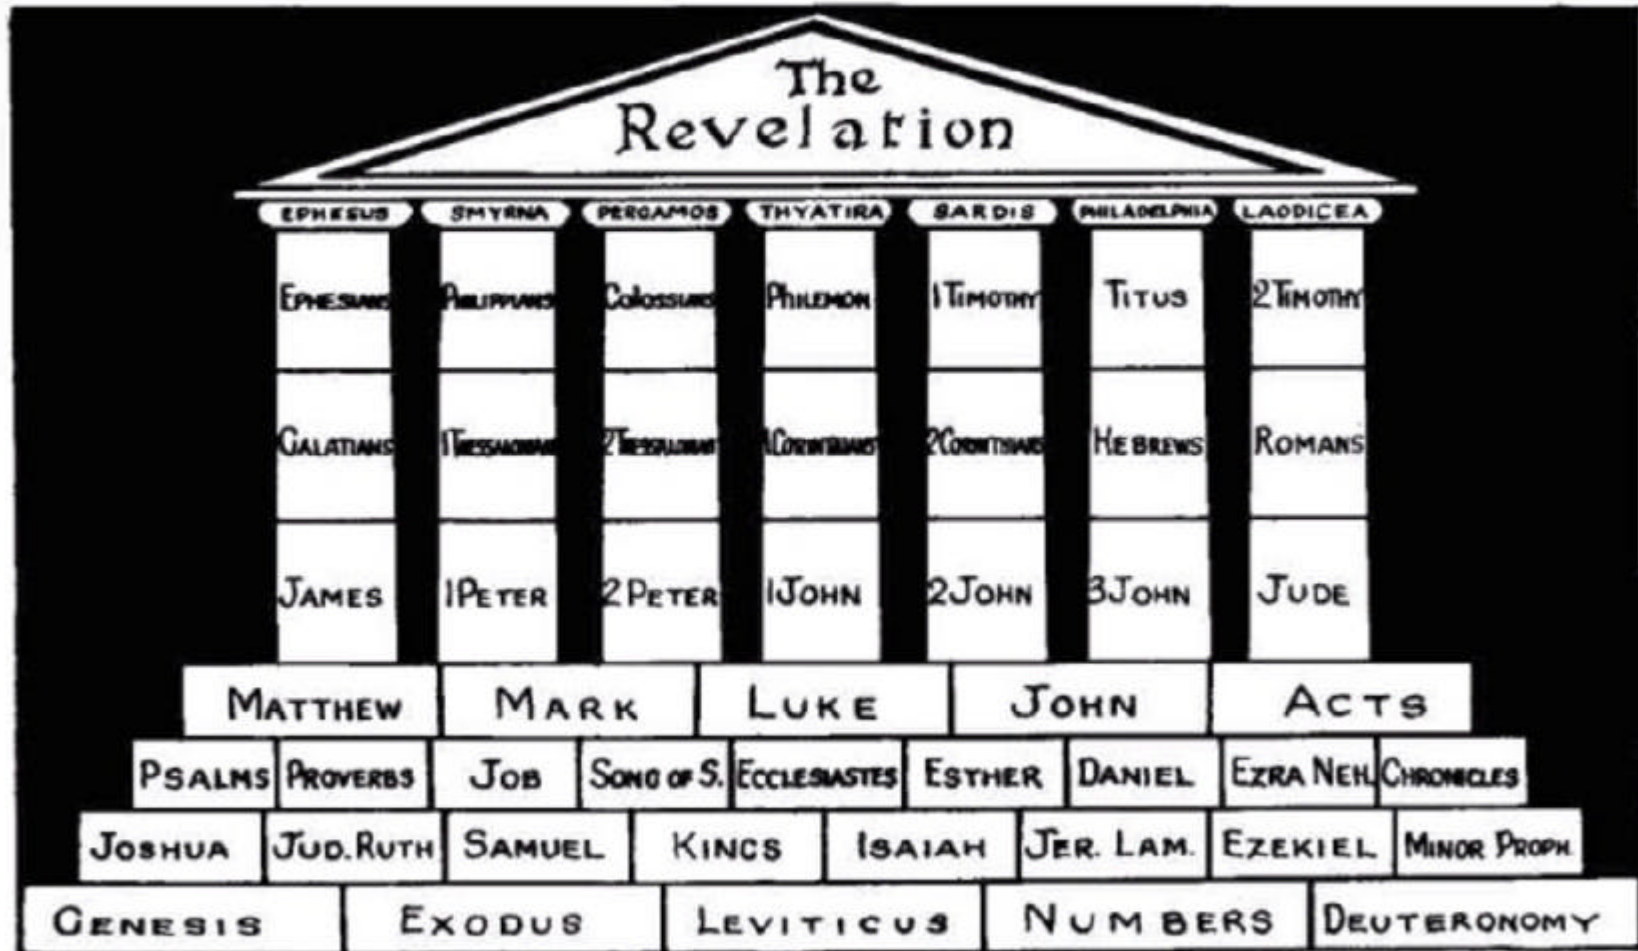

Chart for use with W14, W21, W60 and W303

The complete canon O.T. and N.T. in 49 Books = 7 x 7

Designed by C.H.W. 1997.