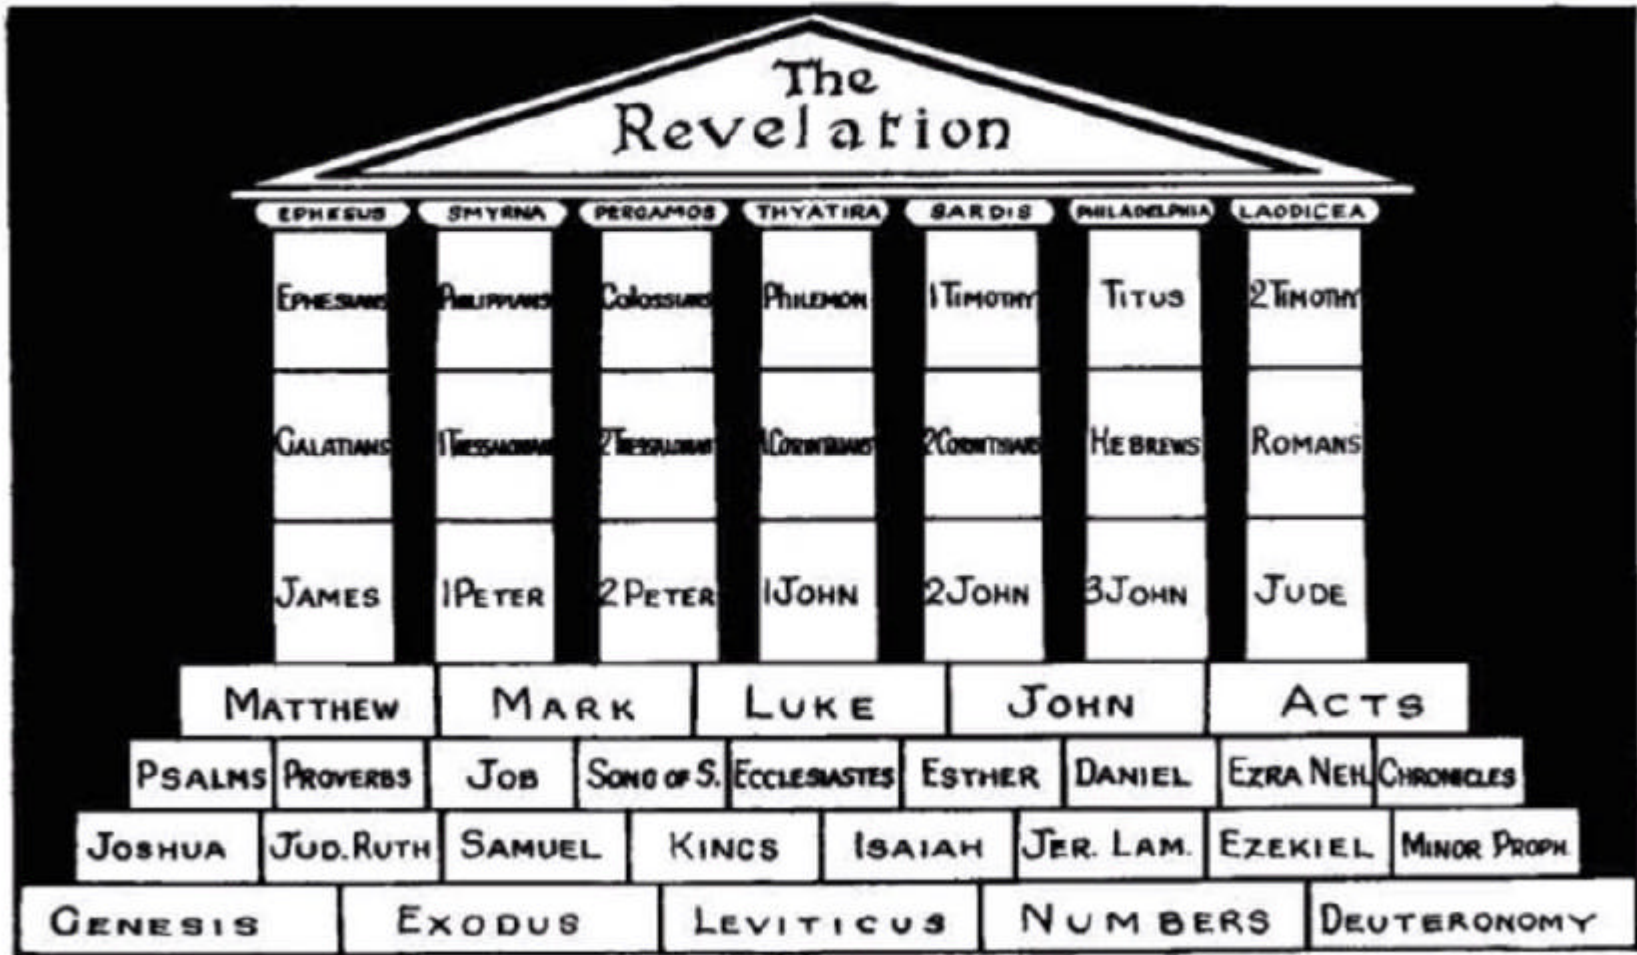

Chart for use with W14, W21, W60 and W303

The complete canon O.T. and N.T. in 49 Books = 7 x 7

Designed by C.H.W. 1997.